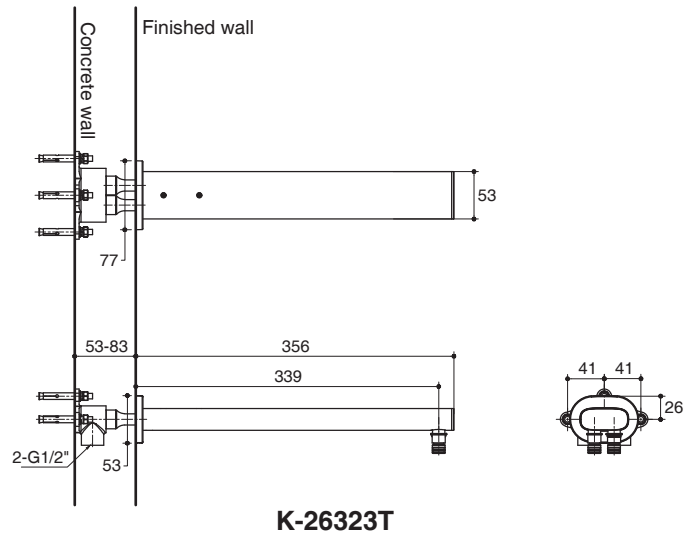

Specified Model

Model	Description	Color/Finishes	
K-26322T	Statement wall-mount shower arm	☐ CP: Polished Chrome	☐ Other
K-26323T	Statement wall-mount shower arm	☐ CP: Polished Chrome	☐ Other
K-26324T	Statement wall-mount shower arm	☐ CP: Polished Chrome	☐ Other

Note: For a full range of color finishes in your market please contact your local Kohler representative.

Dimensions are approximate. (Do not direct measure a dimensional from picture brlow)

Unit: mm