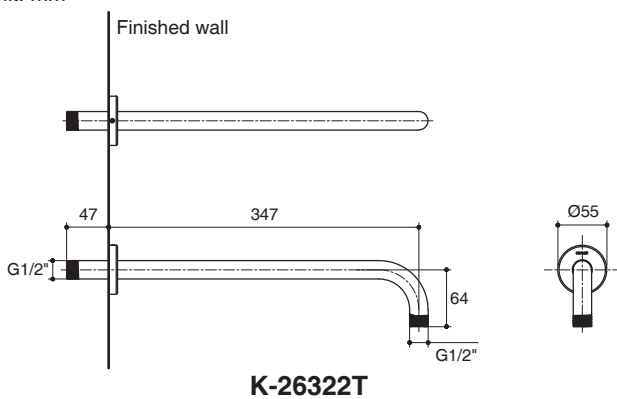

Specified Model

Model	Description	Color/Finishes	
K-26322T	Statement wall-mount shower arm	☐ CP: Polished Chrome	☐ Other
K-26323T	Statement wall-mount shower arm	☐ CP: Polished Chrome	☐ Other
K-26324T	Statement wall-mount shower arm	☐ CP: Polished Chrome	☐ Other

Note: For a full range of color finishes in your market please contact your local Kohler representative.

Dimensions are approximate. (Do not direct measure a dimensional from picture brlow)

Unit: mm