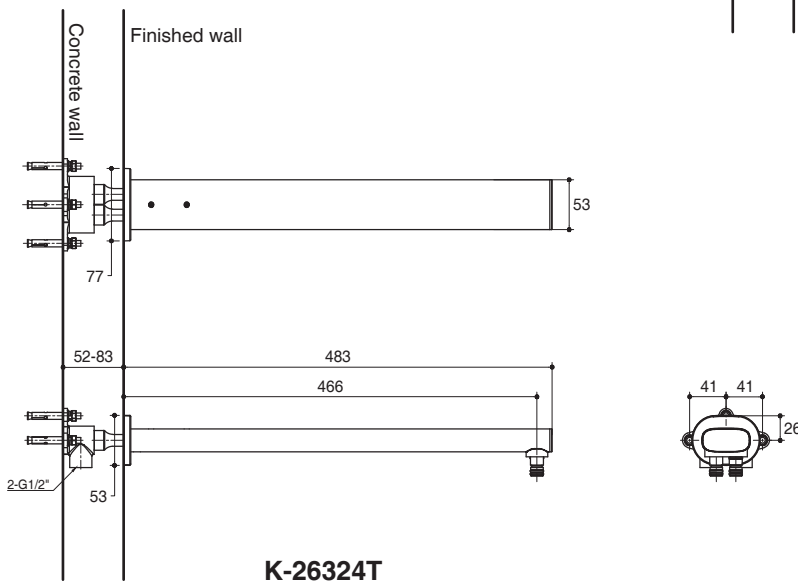

Specified Model

Model	Description	Color/Finishes	
K-26322T	Statement wall-mount shower arm	☐ CP: Polished Chrome	☐ Other
K-26323T	Statement wall-mount shower arm	☐ CP: Polished Chrome	☐ Other
K-26324T	Statement wall-mount shower arm	☐ CP: Polished Chrome	☐ Other

Note: For a full range of color finishes in your market please contact your local Kohler representative.

Dimensions are approximate. (Do not direct measure a dimensional from picture brlow)

Unit: mm